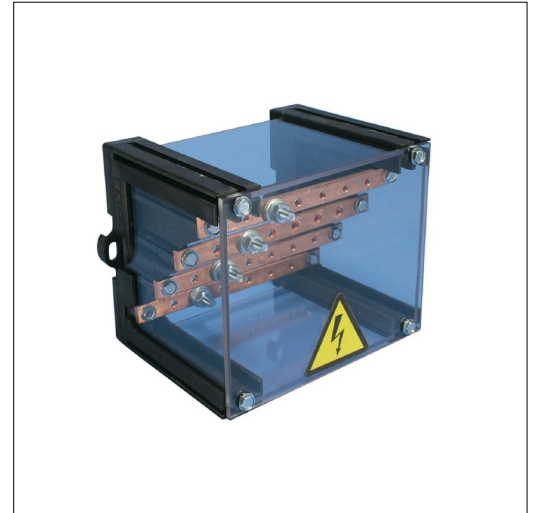

# ELIT TR-125A

### Advantages:

Product name/ Art.nr/ GTIN	ELIT TR-125A/ 20400042/ 7070810011483
According to:	---